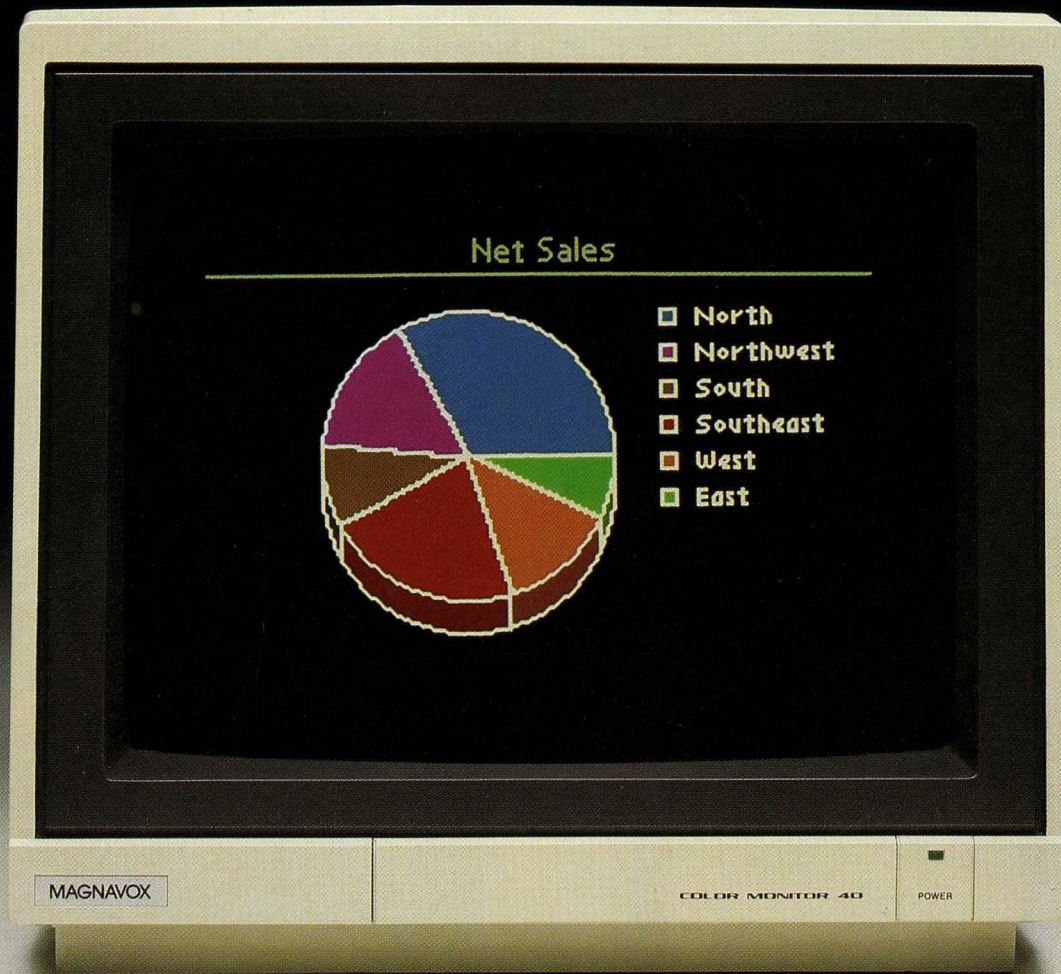

Color Monitor 40

CM8502

13" diagonal Composite Color Monitor

- Accepts composite video input
- 330 dots resolution (horizontal)
- 350 lines resolution (vertical)
- Green text display switch
- Variable sharpness control
- Comb filter
- Vertical/Horizontal centering controls
- Built-in tilt stand
- Interface cables included
- One year limited warranty

MAGNAVOX

CM8502 Composite Input Color Monitor

17% Larger Screen than Standard 12" Monitors • 14" tube (13" visual) provides larger screen size without an appreciably larger footprint.

Accepts Composite Video Input Signal • allowing it to be used with almost any computer, accessory tuner, VCR or laser disc player.

330 Dots of Resolution (Horizontal) • the maximum number of individual picture elements (pixels) this system will display when fed with a composite video input.

350 Lines of Resolution (Vertical) • when fed with an interlaced video signal, this monitor will display 350 separate horizontal lines of picture information.

40 x 25 Character Field • this monitor system can accurately display a field of 25 lines of 40 characters each, or 1000 characters total.

Green Text Display Switch • disables the monitor's ability to display anything other than green light, emulating the display found on green monochrome monitors — a feature normally found on more expensive products.