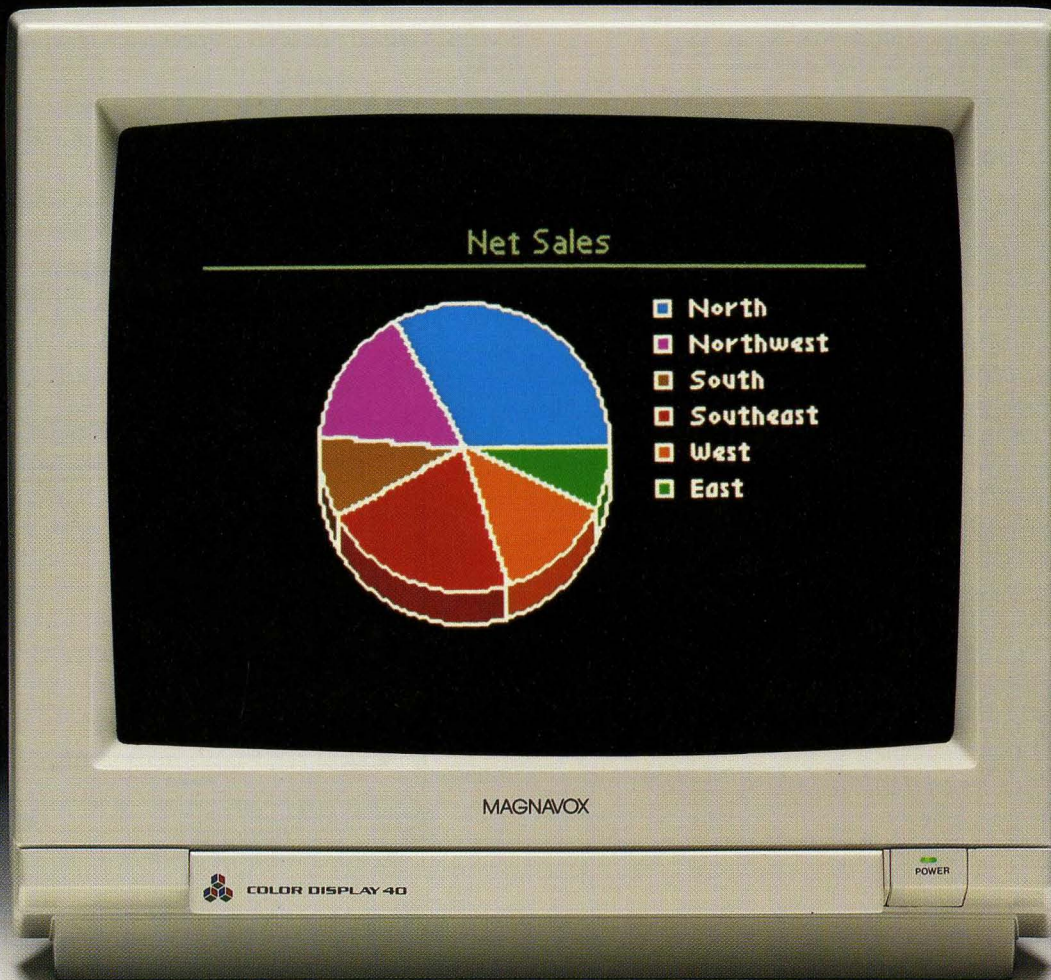

COLOR DISPLAY 40

13" diagonal Composite Color Display

CM8702

- Accepts composite video input
- 330 dots resolution (horizontal)
- 350 lines resolution (vertical, interlaced)
- Green text display switch
- Variable sharpness control
- Comb filter
- Audio input
- Vertical/Horizontal image centering controls
- Built-in tilt stand
- Interface cable included
- One year limited warranty

Simulated TV picture

MAGNAVOX
Smart. Very smart.

CM8702 Composite Input Color Display

17% Larger Screen Than Standard 12" Monitors • 14" tube (13" visual) provides larger screen size without an appreciably larger footprint.

350 Lines of Resolution (Vertical) • when fed with an interlaced video signal, this monitor will display 350 separate horizontal lines of picture information.

40 x 25 Character Field • this monitor system can accurately display a field of 25 lines of 40 characters each, or 1000 characters total.

Green Text Display Switch • disables the monitor's ability to display anything other than green light, emulating the display found on green monochrome monitors — a feature normally found on more expensive products.