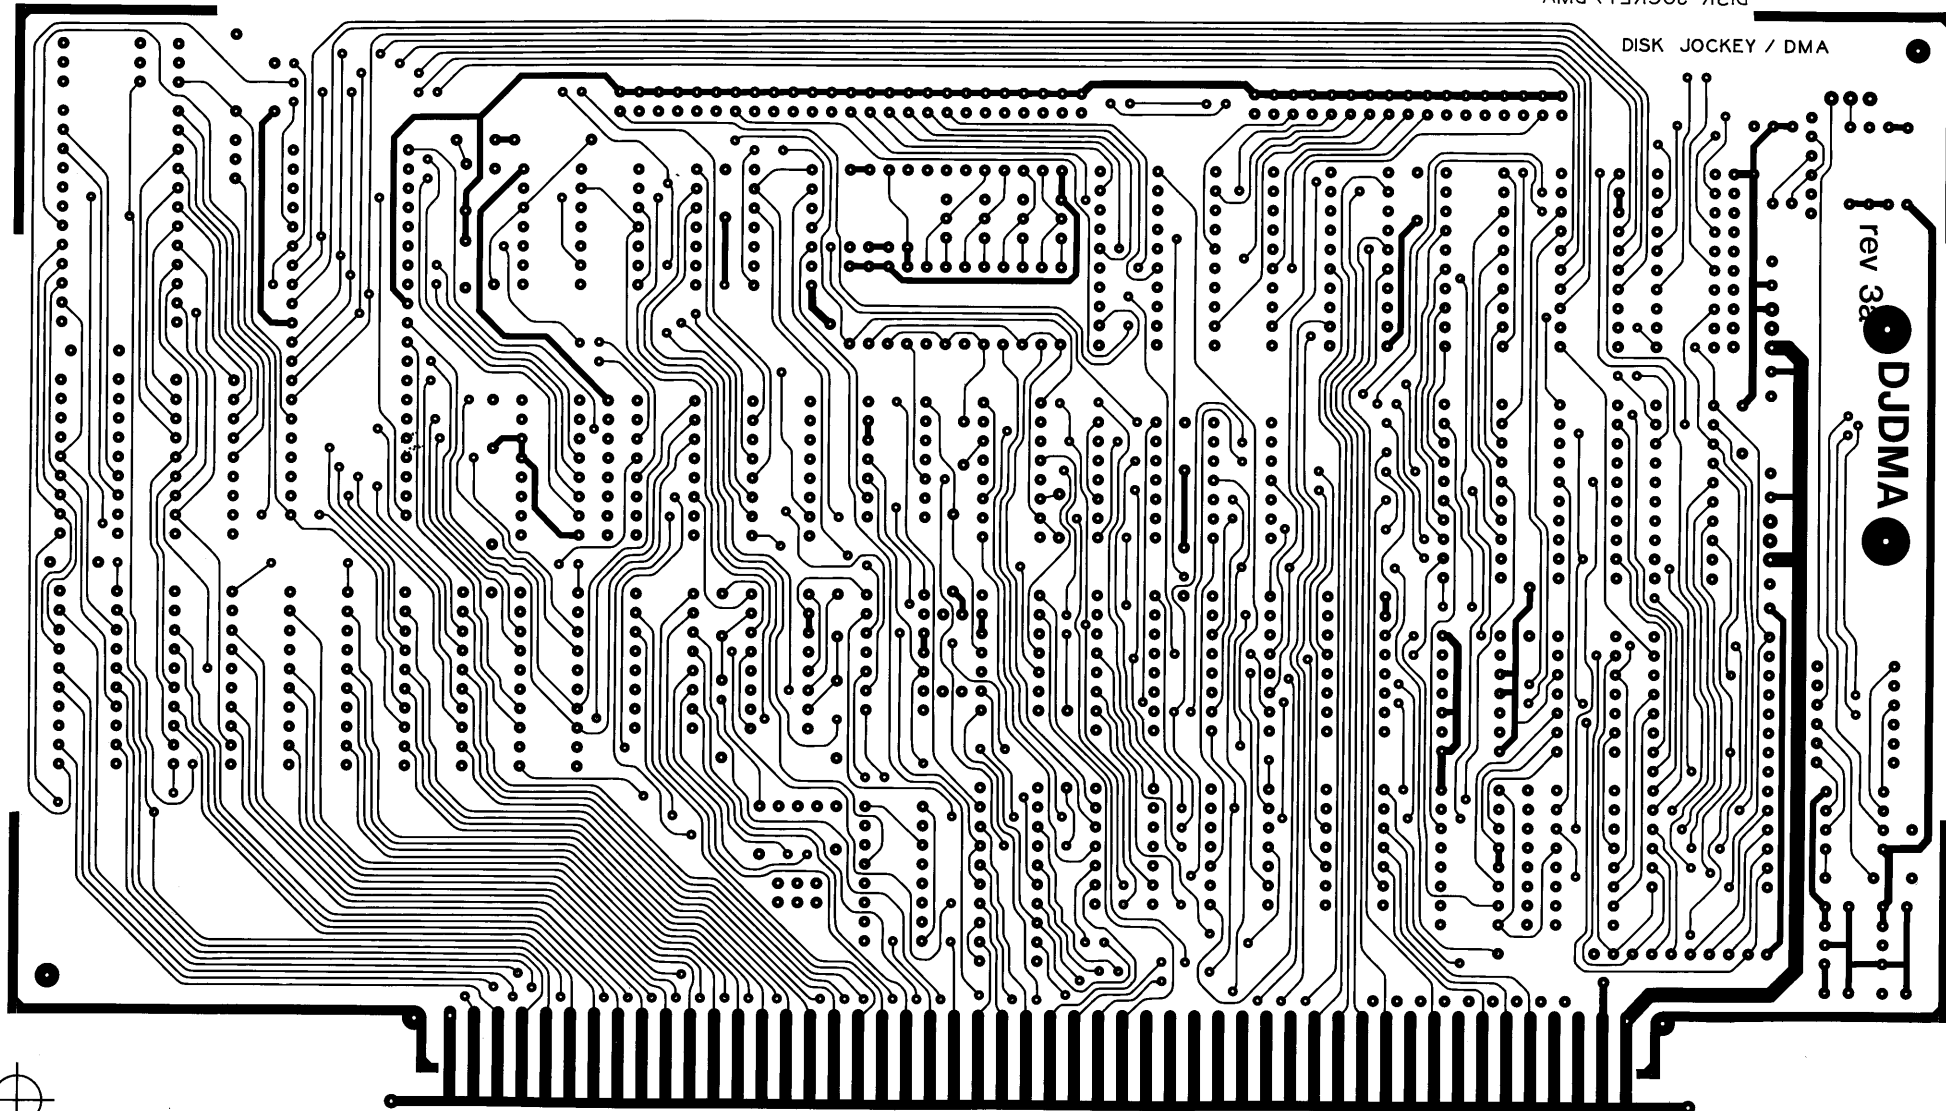

Copyright 1981 G. Morrow
 Disk Jockey/DMA rev 3a

THINKER TOYS
 DISK JOCKEY / DMA
 COMPONENT SILKSCREEN
 P.C. DESIGN BY M & M DESIGNS, INC. 10-80

000.01

DISK JOCKEY \ DMA

DISK JOCKEY / DMA

rev 3a

DJDMA

000.0

THINKER TOYS
DISK JOCKEY / DMA
SOLDER SIDE
P.C. DESIGN BY M & M DESIGNS, INC. 10-80

10.000

DISK JOCKEY / DMA

6.000

Copyright 1981 G. Morrow
Disk Jockey/DMA rev 3a
DJDMA

THINKER TOYS
DISK JOCKEY / DMA
COMPONENT SIDE
P.C. DESIGN BY M & M DESIGNS, INC. 10-80