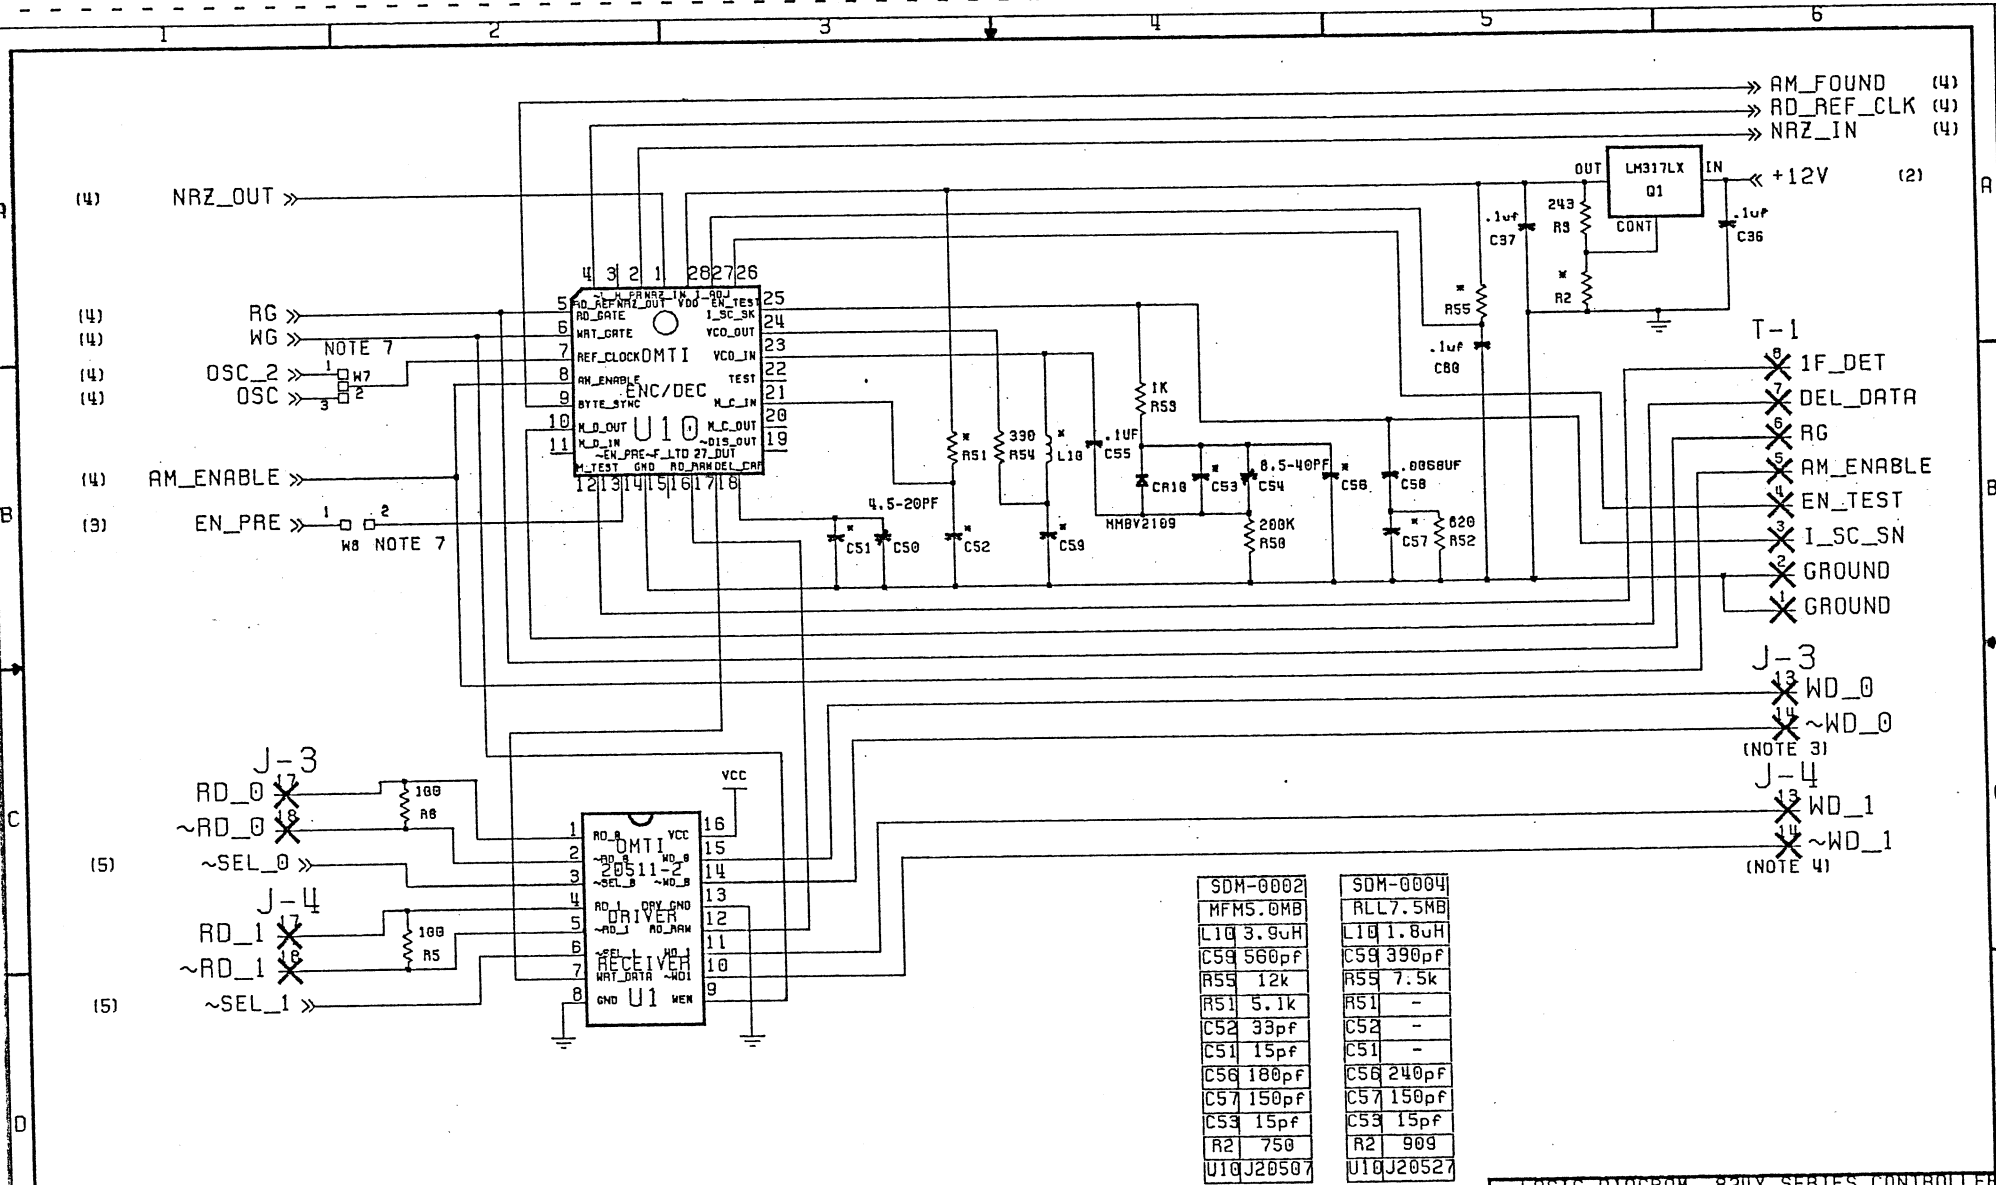

queued: 10/08/1987 12:29 pm (pst)
 rnted: 10/08/1987 12:31 pm (pst)
 gnification: 0.617079 (auto-scaled)

Job: V80.Z0\$0.PETERH.\$864X.SHEET3
 Inqueued: 10/08/1987 12:29 pm (pst)
 Printed: 10/08/1987 12:32 pm (pst)
 Magnification: 0.617079 (auto-scaled)

ob: V88.Z88.PETERH.\$864X.SHEET4

queued: 18/08/1987 12:29 pm (pst)
 rinted: 18/08/1987 12:33 pm (pst)
 gnification: 0.617079 (auto-scaled)

queued: 10/08/1987 12:29 pm (pst)
 inted: 10/08/1987 12:34 pm (pst)
 gnification: 0.617079 (auto-scaled)

Enqueued: 10/08/1987 12:29 pm (pst)
 Printed: 10/08/1987 12:35 pm (pst)
 Magnification: 0.617079 (auto-scaled)

LOGIC DIAGRAM, 824X SERIES CONTROLLER

Part # 0005673 REV B
 Drawn: SH 8/6/87
 Page: 6 of 9

queued: 10/08/1987 12:29 pm (pst)
 inted: 10/08/1987 12:35 pm (pst)
 gnification: 0.617079 (auto-scaled)

Enqueued: 10/08/1987 12:29 pm (pst)
 Printed: 10/08/1987 12:36 pm (pst)
 Magnification: 0.617079 (auto-scaled)

V80.Z0\$0.PETERH.\$864X.SHEET9

queued: 10/08/1987 12:29 pm (pst)
 -nted: 10/08/1987 12:37 pm (pst)
 gnification: 0.617079 (auto-scaled)