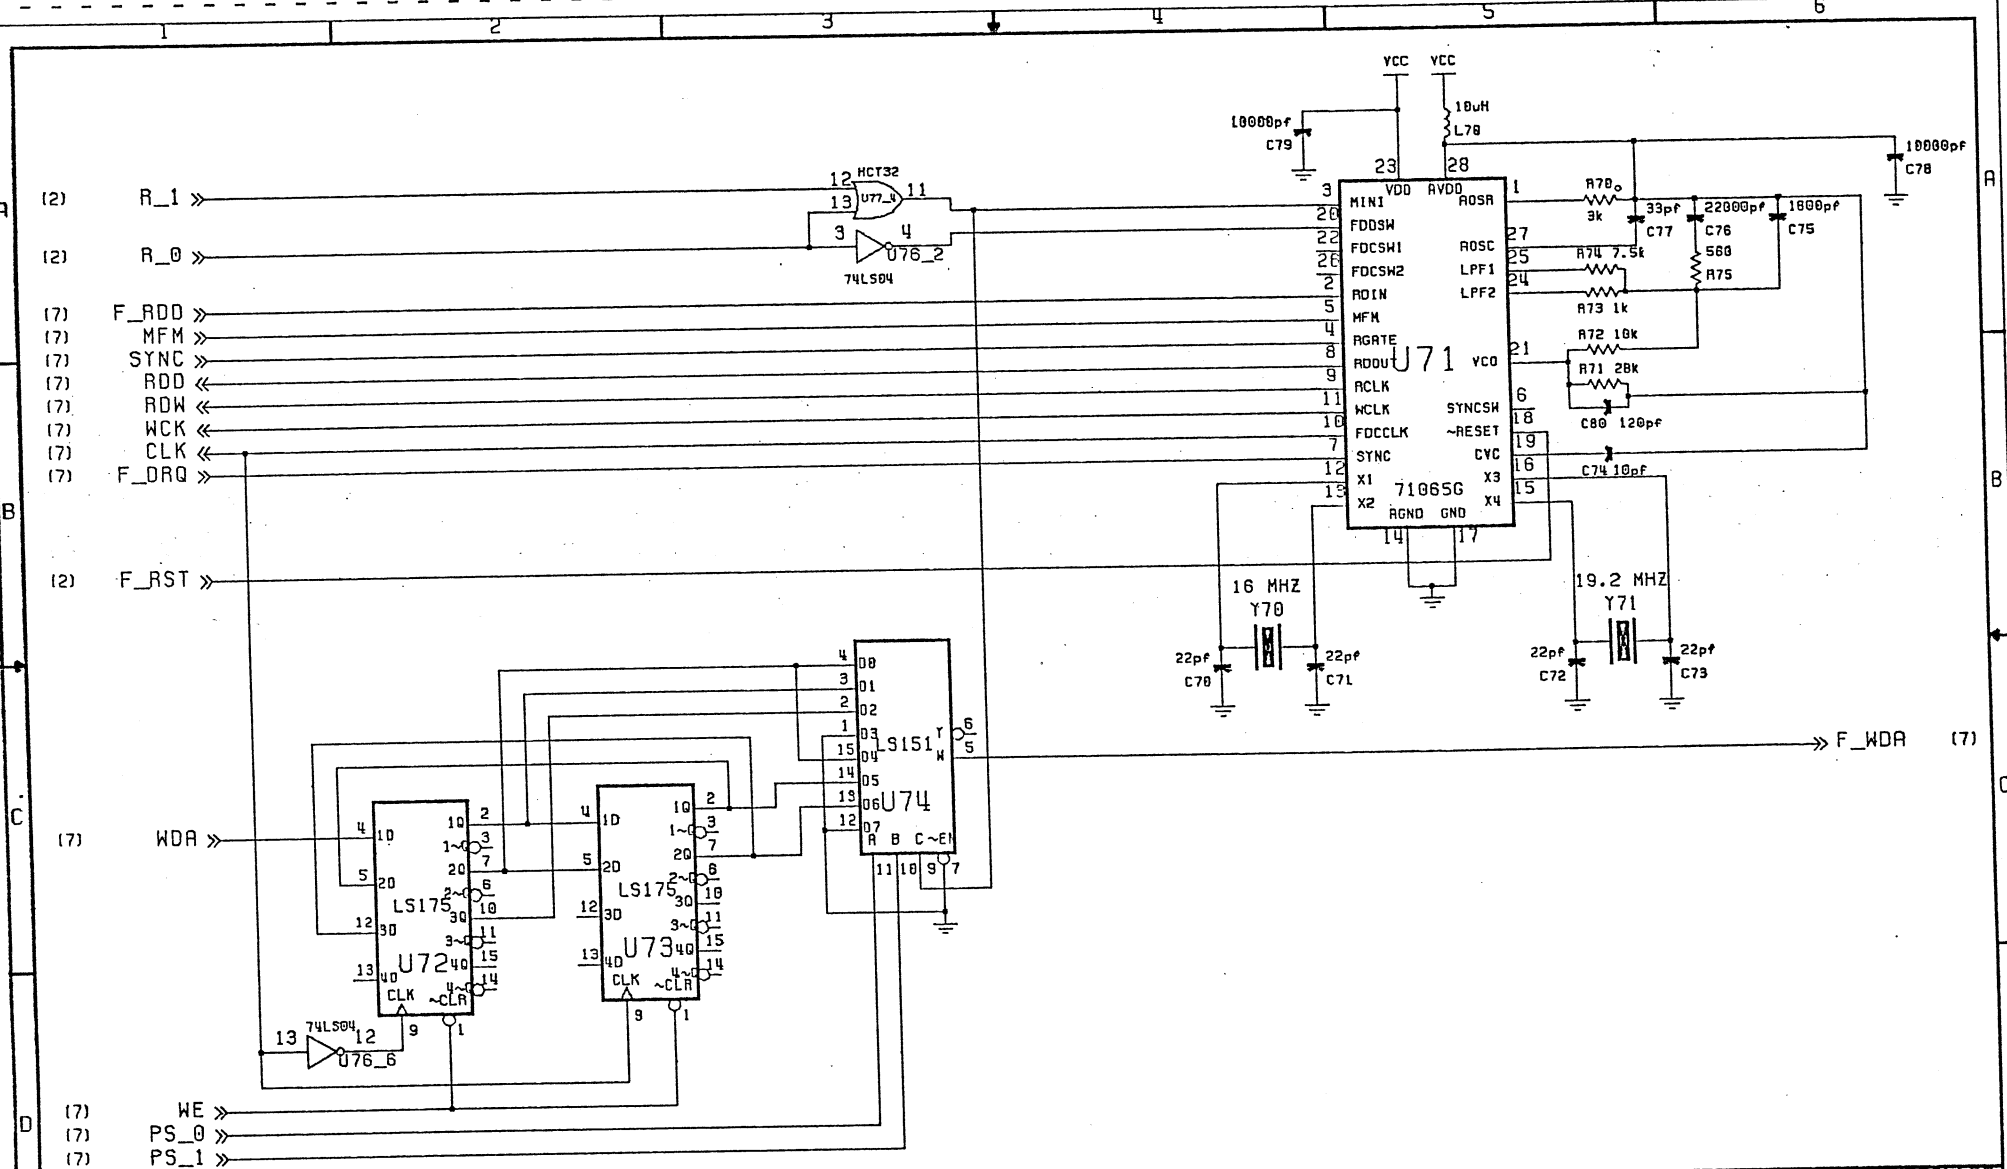

ob: V88.Z88.PETERH.\$864X.SHEET4

queued: 18/08/1987 12:29 pm (pst)
 rinted: 18/08/1987 12:33 pm (pst)
 gnification: 0.617079 (auto-scaled)

queued: 10/08/1987 12:29 pm (pst)
 inted: 10/08/1987 12:34 pm (pst)
 gnification: 0.617079 (auto-scaled)

Enqueued: 10/08/1987 12:29 pm (pst)
 Printed: 10/08/1987 12:35 pm (pst)
 Magnification: 0.617079 (auto-scaled)

LOGIC DIAGRAM, 824X SERIES CONTROLLER

Part # 0005673 REV B
 Drawn: SH 8/6/87
 Page: 6 of 9

queued: 10/08/1987 12:29 pm (pst)
 inted: 10/08/1987 12:35 pm (pst)
 gnification: 0.617079 (auto-scaled)

Enqueued: 10/08/1987 12:29 pm (pst)
 Printed: 10/08/1987 12:36 pm (pst)
 Magnification: 0.617079 (auto-scaled)

V80.Z0\$0.PETERH.\$864X.SHEET9

queued: 10/08/1987 12:29 pm (pst)
 -nted: 10/08/1987 12:37 pm (pst)
 gnification: 0.617079 (auto-scaled)