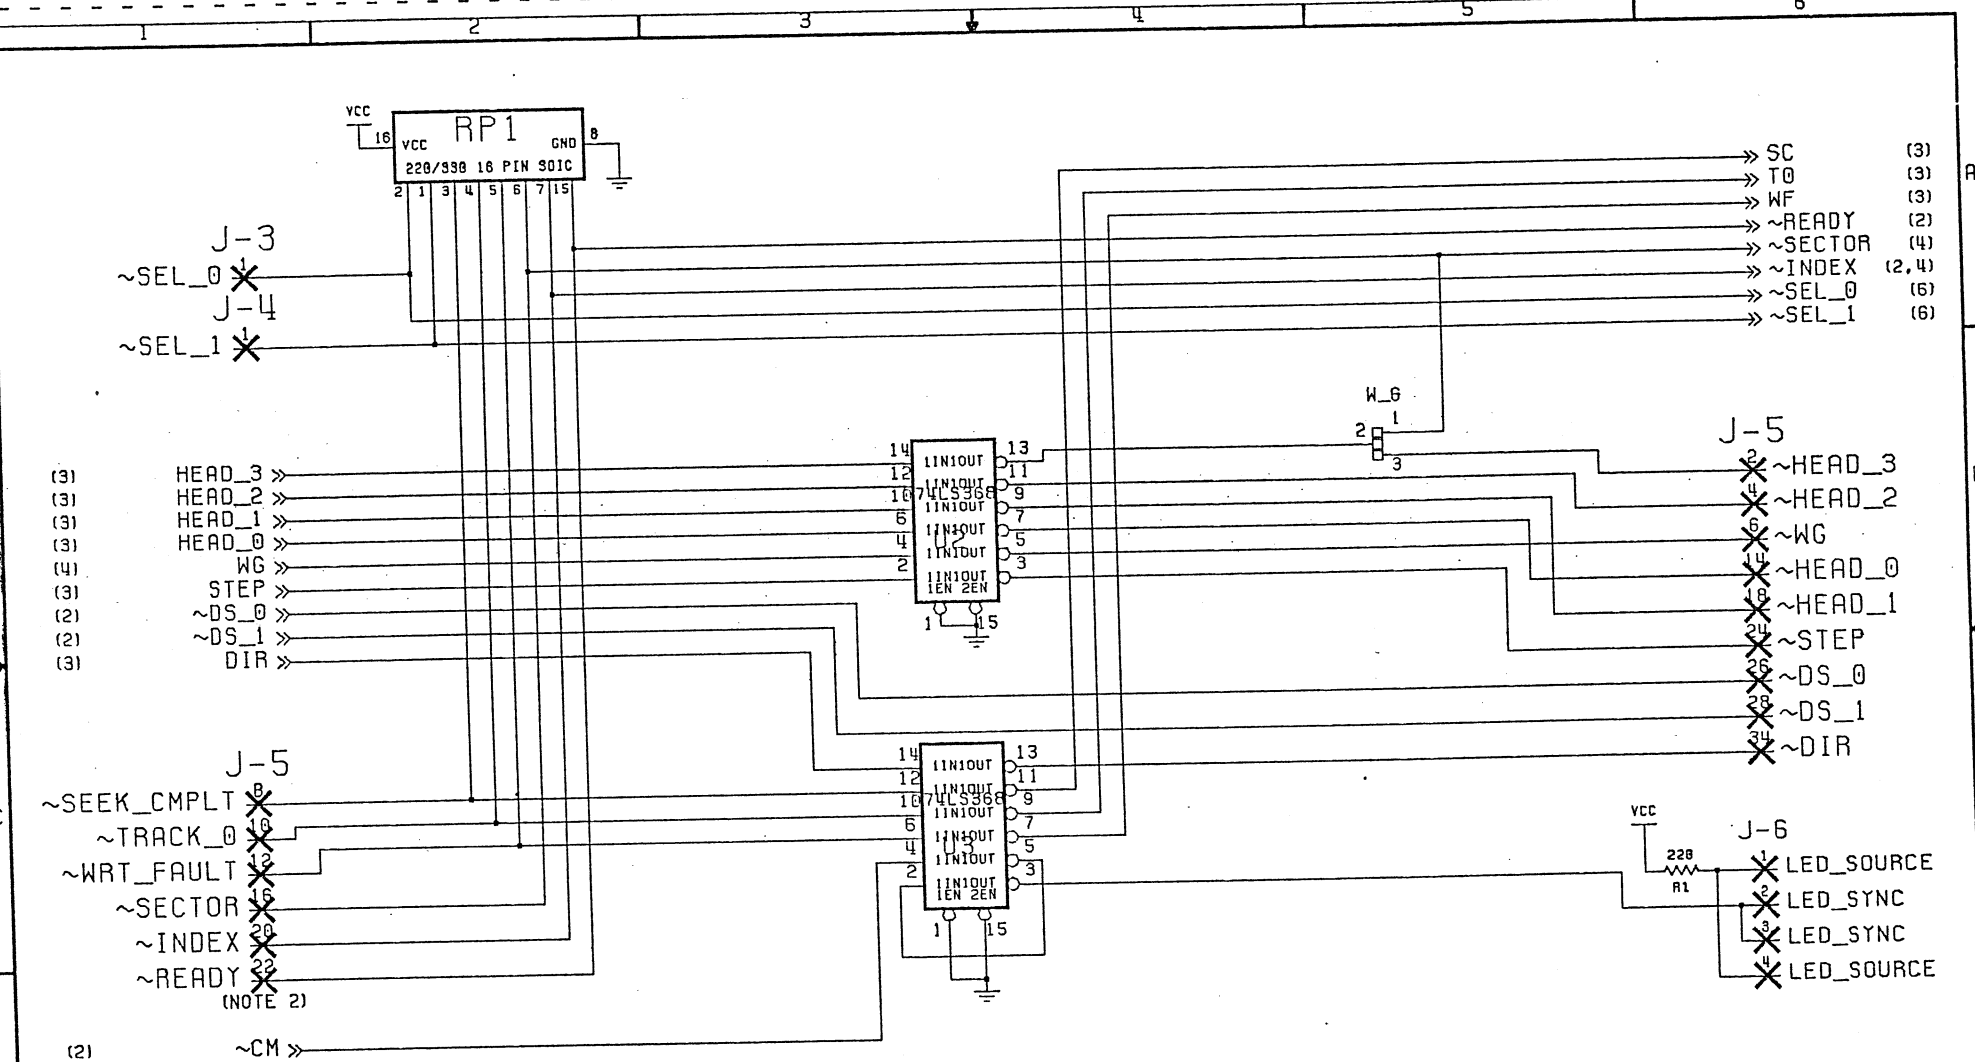

queued: 10/08/1987 12:29 pm (pst)
 rnted: 10/08/1987 12:31 pm (pst)
 gnification: 0.617079 (auto-scaled)

Job: V80.Z0\$0.PETERH.\$864X.SHEET3
 Inqueued: 10/08/1987 12:29 pm (pst)
 Printed: 10/08/1987 12:32 pm (pst)
 Magnification: 0.617079 (auto-scaled)

ob: V88.Z88.PETERH.\$864X.SHEET4

queued: 18/08/1987 12:29 pm (pst)
 rinted: 18/08/1987 12:33 pm (pst)
 gnification: 0.617079 (auto-scaled)

queued: 10/08/1987 12:29 pm (pst)
 inted: 10/08/1987 12:34 pm (pst)
 gnification: 0.617079 (auto-scaled)

Enqueued: 10/08/1987 12:29 pm (pst)
 Printed: 10/08/1987 12:35 pm (pst)
 Magnification: 0.617079 (auto-scaled)

LOGIC DIAGRAM, 824X SERIES CONTROLLER

Part # 0005673 REV B
 Drawn: SH 8/6/87
 Page: 6 of 9

queued: 10/08/1987 12:29 pm (pst)
 inted: 10/08/1987 12:35 pm (pst)
 gnification: 0.617079 (auto-scaled)

Enqueued: 10/08/1987 12:29 pm (pst)
 Printed: 10/08/1987 12:36 pm (pst)
 Magnification: 0.617079 (auto-scaled)

V80.Z0\$0.PETERH.\$864X.SHEET9

queued: 10/08/1987 12:29 pm (pst)
 -nted: 10/08/1987 12:37 pm (pst)
 gnification: 0.617079 (auto-scaled)