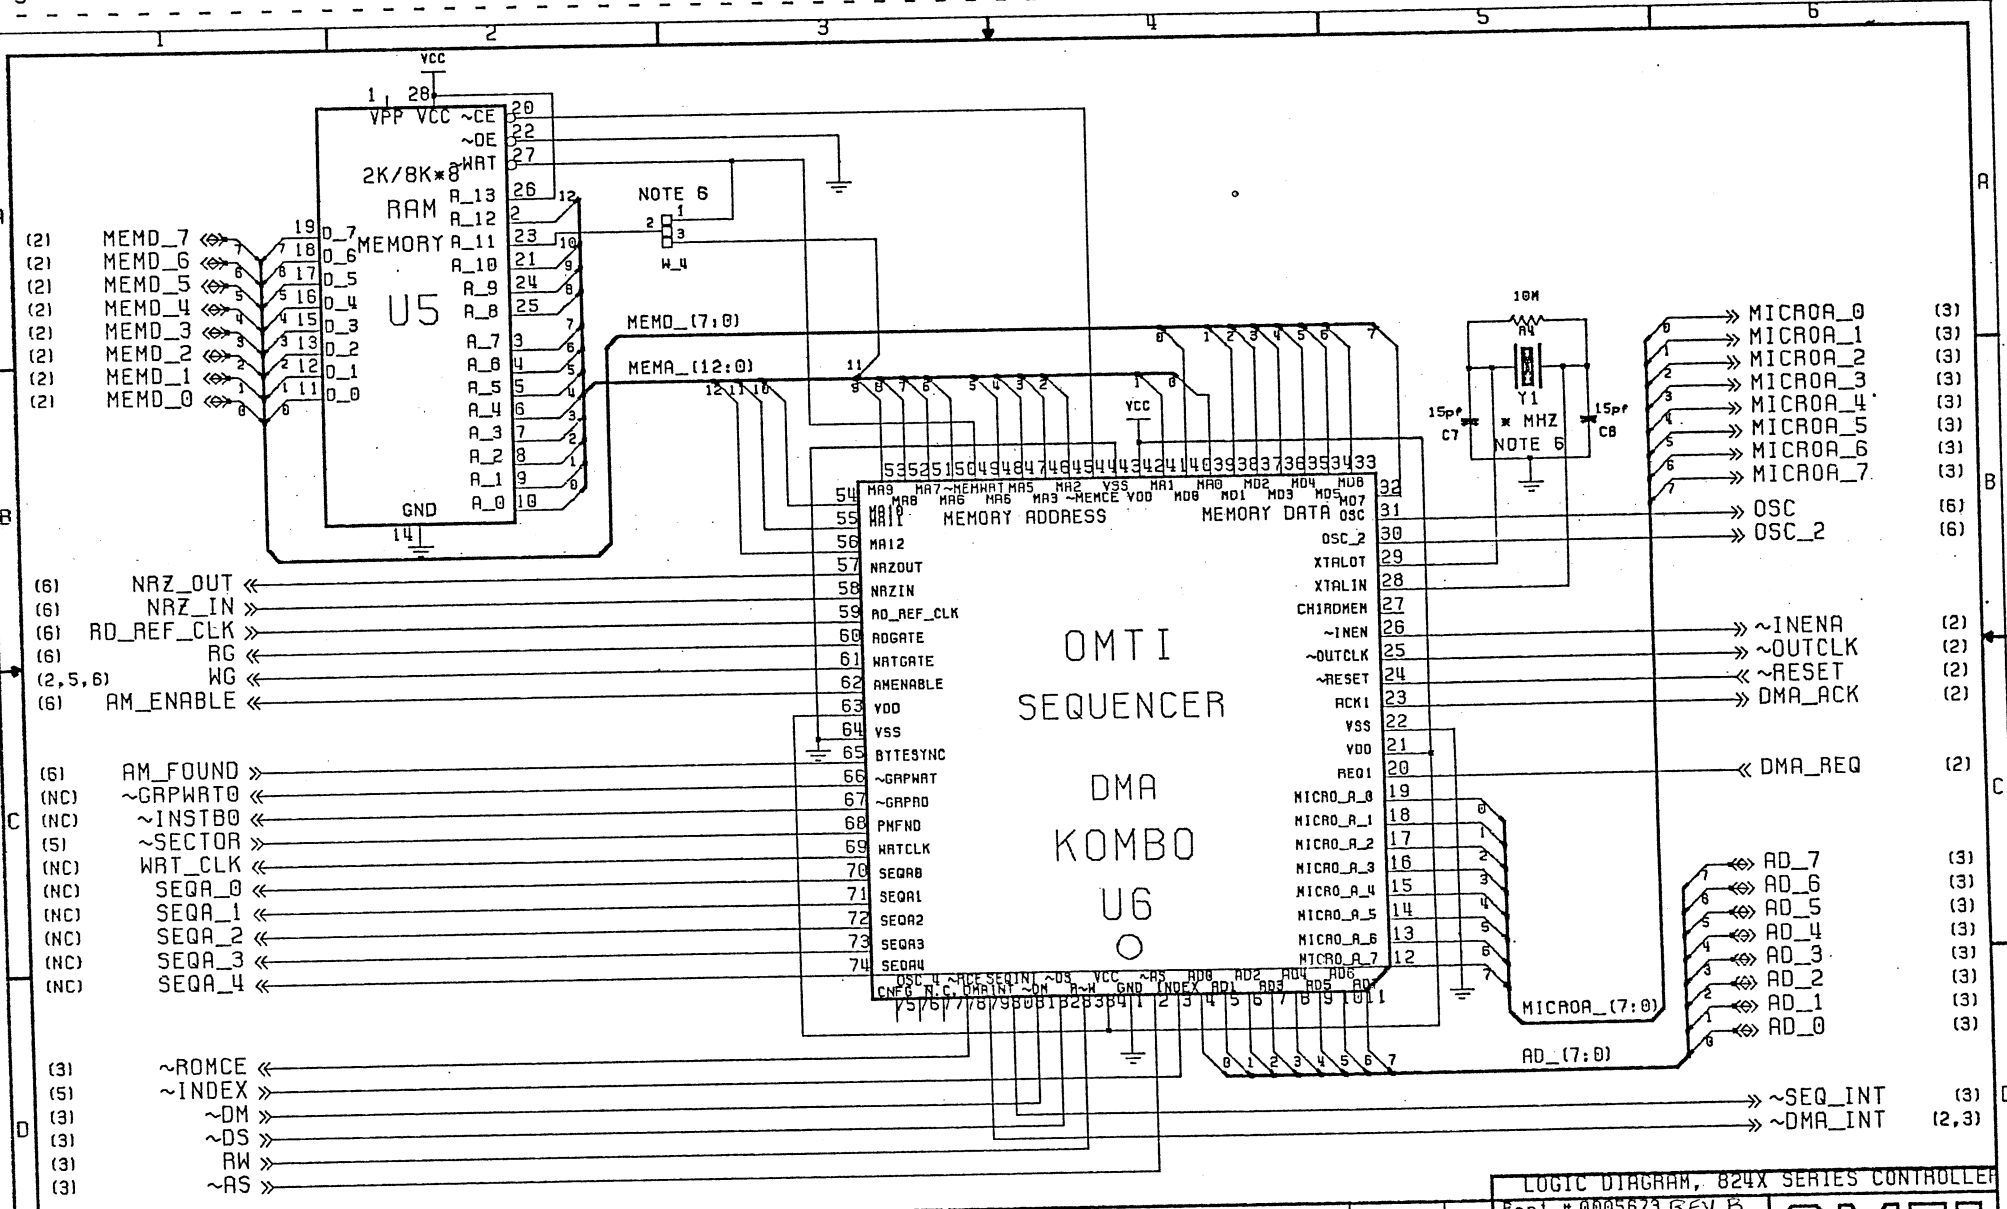

queued: 10/08/1987 12:29 pm (pst)
 rnted: 10/08/1987 12:31 pm (pst)
 gnification: 0.617079 (auto-scaled)

Job: V80.Z0\$0.PETERH.\$864X.SHEET3
 Inqueued: 10/08/1987 12:29 pm (pst)
 Printed: 10/08/1987 12:32 pm (pst)
 Magnification: 0.617079 (auto-scaled)

ob: V88.Z88.PETERH.\$864X.SHEET4

queued: 18/08/1987 12:29 pm (pst)
 rinted: 18/08/1987 12:33 pm (pst)
 gnification: 0.617079 (auto-scaled)

queued: 10/08/1987 12:29 pm (pst)
 inted: 10/08/1987 12:34 pm (pst)
 gnification: 0.617079 (auto-scaled)

Enqueued: 10/08/1987 12:29 pm (pst)
 Printed: 10/08/1987 12:35 pm (pst)
 Magnification: 0.617079 (auto-scaled)

LOGIC DIAGRAM, 824X SERIES CONTROLLER

Part # 0005673 REV B
 Drawn: SH 8/6/87
 Page: 6 of 9

queued: 10/08/1987 12:29 pm (pst)
 inted: 10/08/1987 12:35 pm (pst)
 gnification: 0.617079 (auto-scaled)

Enqueued: 10/08/1987 12:29 pm (pst)
 Printed: 10/08/1987 12:36 pm (pst)
 Magnification: 0.617079 (auto-scaled)

V80.Z0\$0.PETERH.\$864X.SHEET9

queued: 10/08/1987 12:29 pm (pst)
 -nted: 10/08/1987 12:37 pm (pst)
 gnification: 0.617079 (auto-scaled)