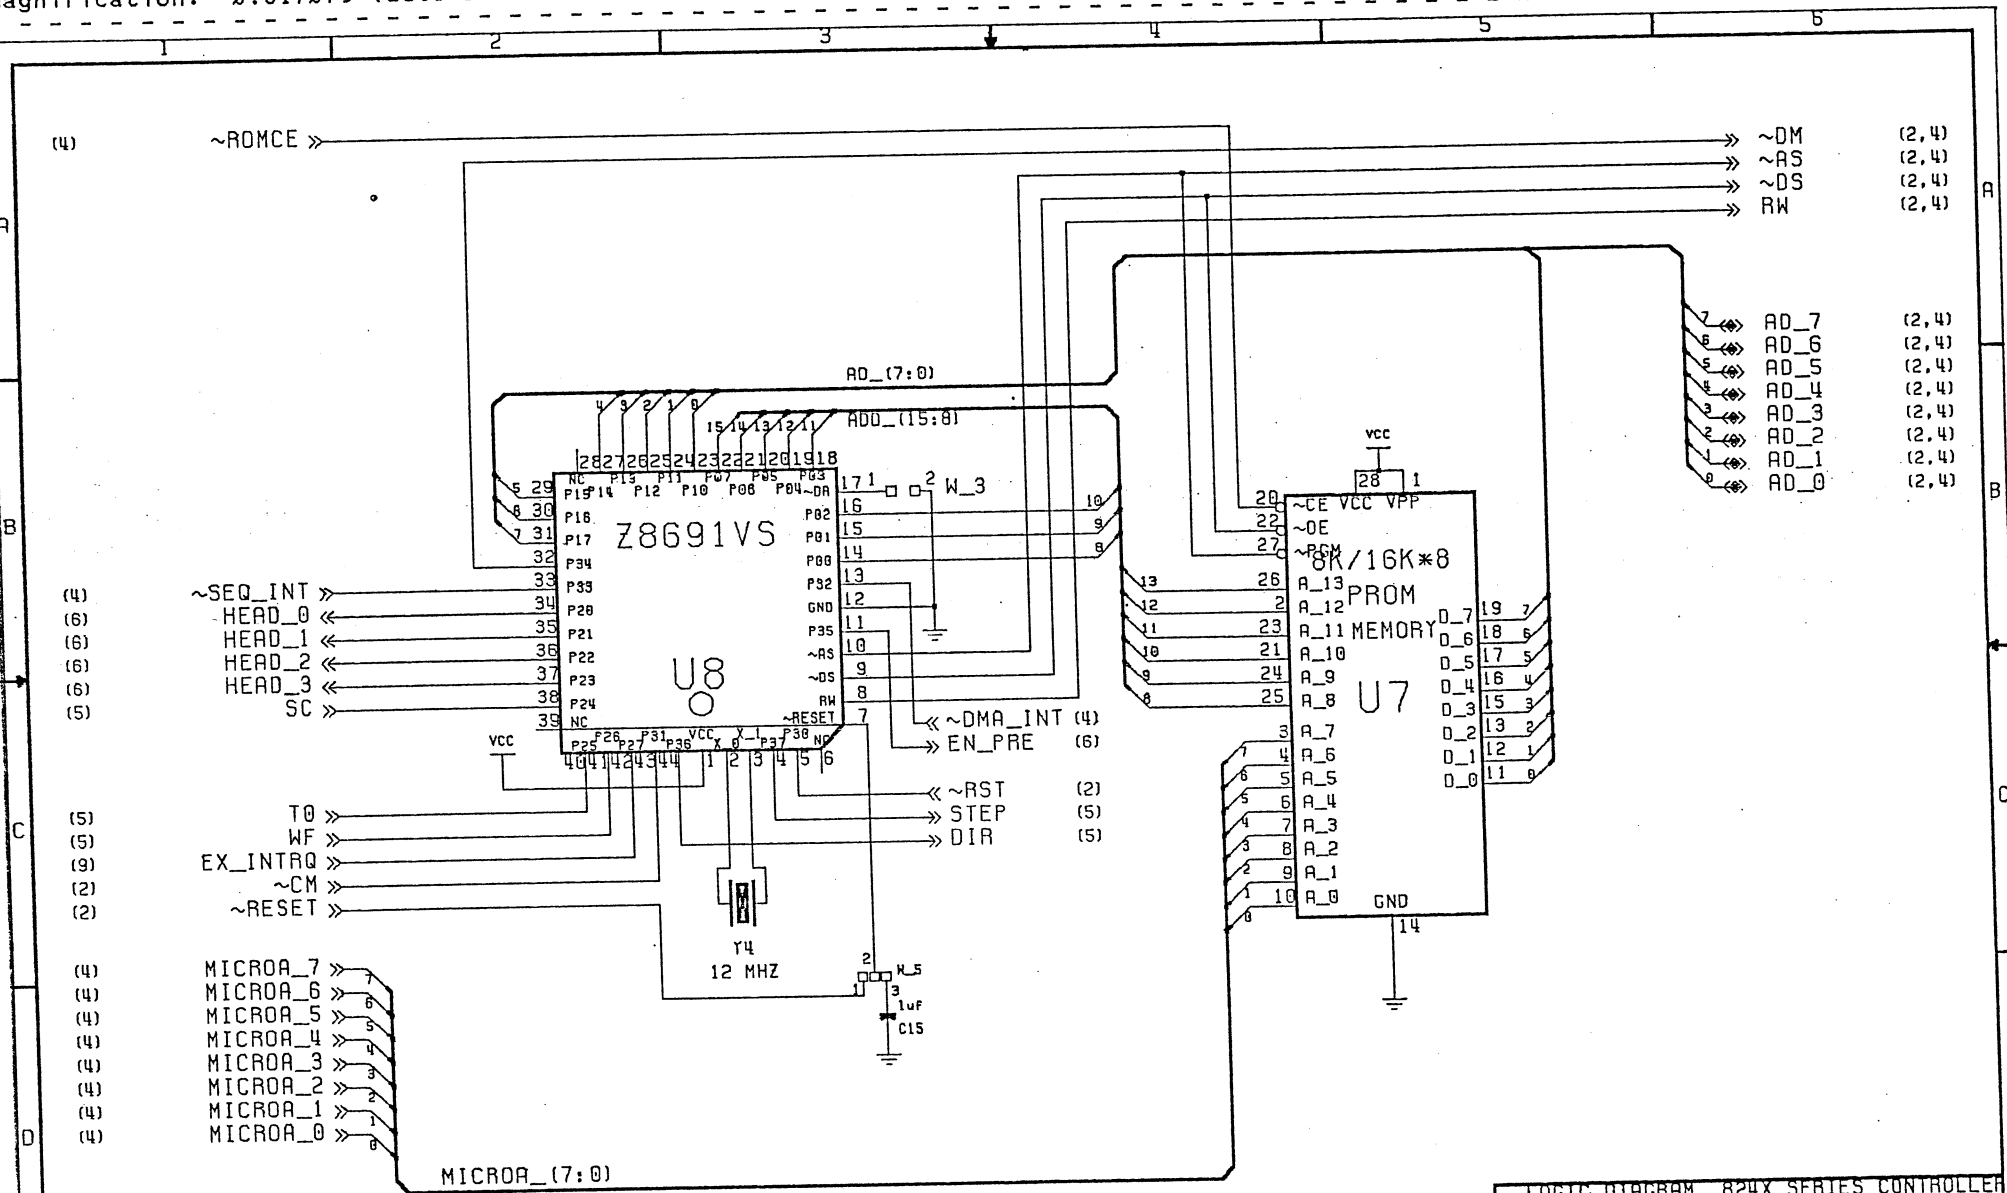

queued: 10/08/1987 12:29 pm (pst)
 rnted: 10/08/1987 12:31 pm (pst)
 gnification: 0.617079 (auto-scaled)

Job: V80.Z0\$0.PETERH.\$864X.SHEET3
 Inqueued: 10/08/1987 12:29 pm (pst)
 Printed: 10/08/1987 12:32 pm (pst)
 Magnification: 0.617079 (auto-scaled)

ob: V88.Z88.PETERH.\$864X.SHEET4

queued: 18/08/1987 12:29 pm (pst)
 rinted: 18/08/1987 12:33 pm (pst)
 gnification: 0.617079 (auto-scaled)

queued: 10/08/1987 12:29 pm (pst)
 inted: 10/08/1987 12:34 pm (pst)
 gnification: 0.617079 (auto-scaled)

Enqueued: 10/08/1987 12:29 pm (pst)
 Printed: 10/08/1987 12:35 pm (pst)
 Magnification: 0.617079 (auto-scaled)

LOGIC DIAGRAM, 824X SERIES CONTROLLER

Part # 0005673 REV B
 Drawn: SH 8/6/87
 Page: 6 of 9

queued: 10/08/1987 12:29 pm (pst)
 inted: 10/08/1987 12:35 pm (pst)
 gnification: 0.617079 (auto-scaled)

Enqueued: 10/08/1987 12:29 pm (pst)
 Printed: 10/08/1987 12:36 pm (pst)
 Magnification: 0.617079 (auto-scaled)

V80.Z0\$0.PETERH.\$864X.SHEET9

queued: 10/08/1987 12:29 pm (pst)
 -nted: 10/08/1987 12:37 pm (pst)
 gnification: 0.617079 (auto-scaled)