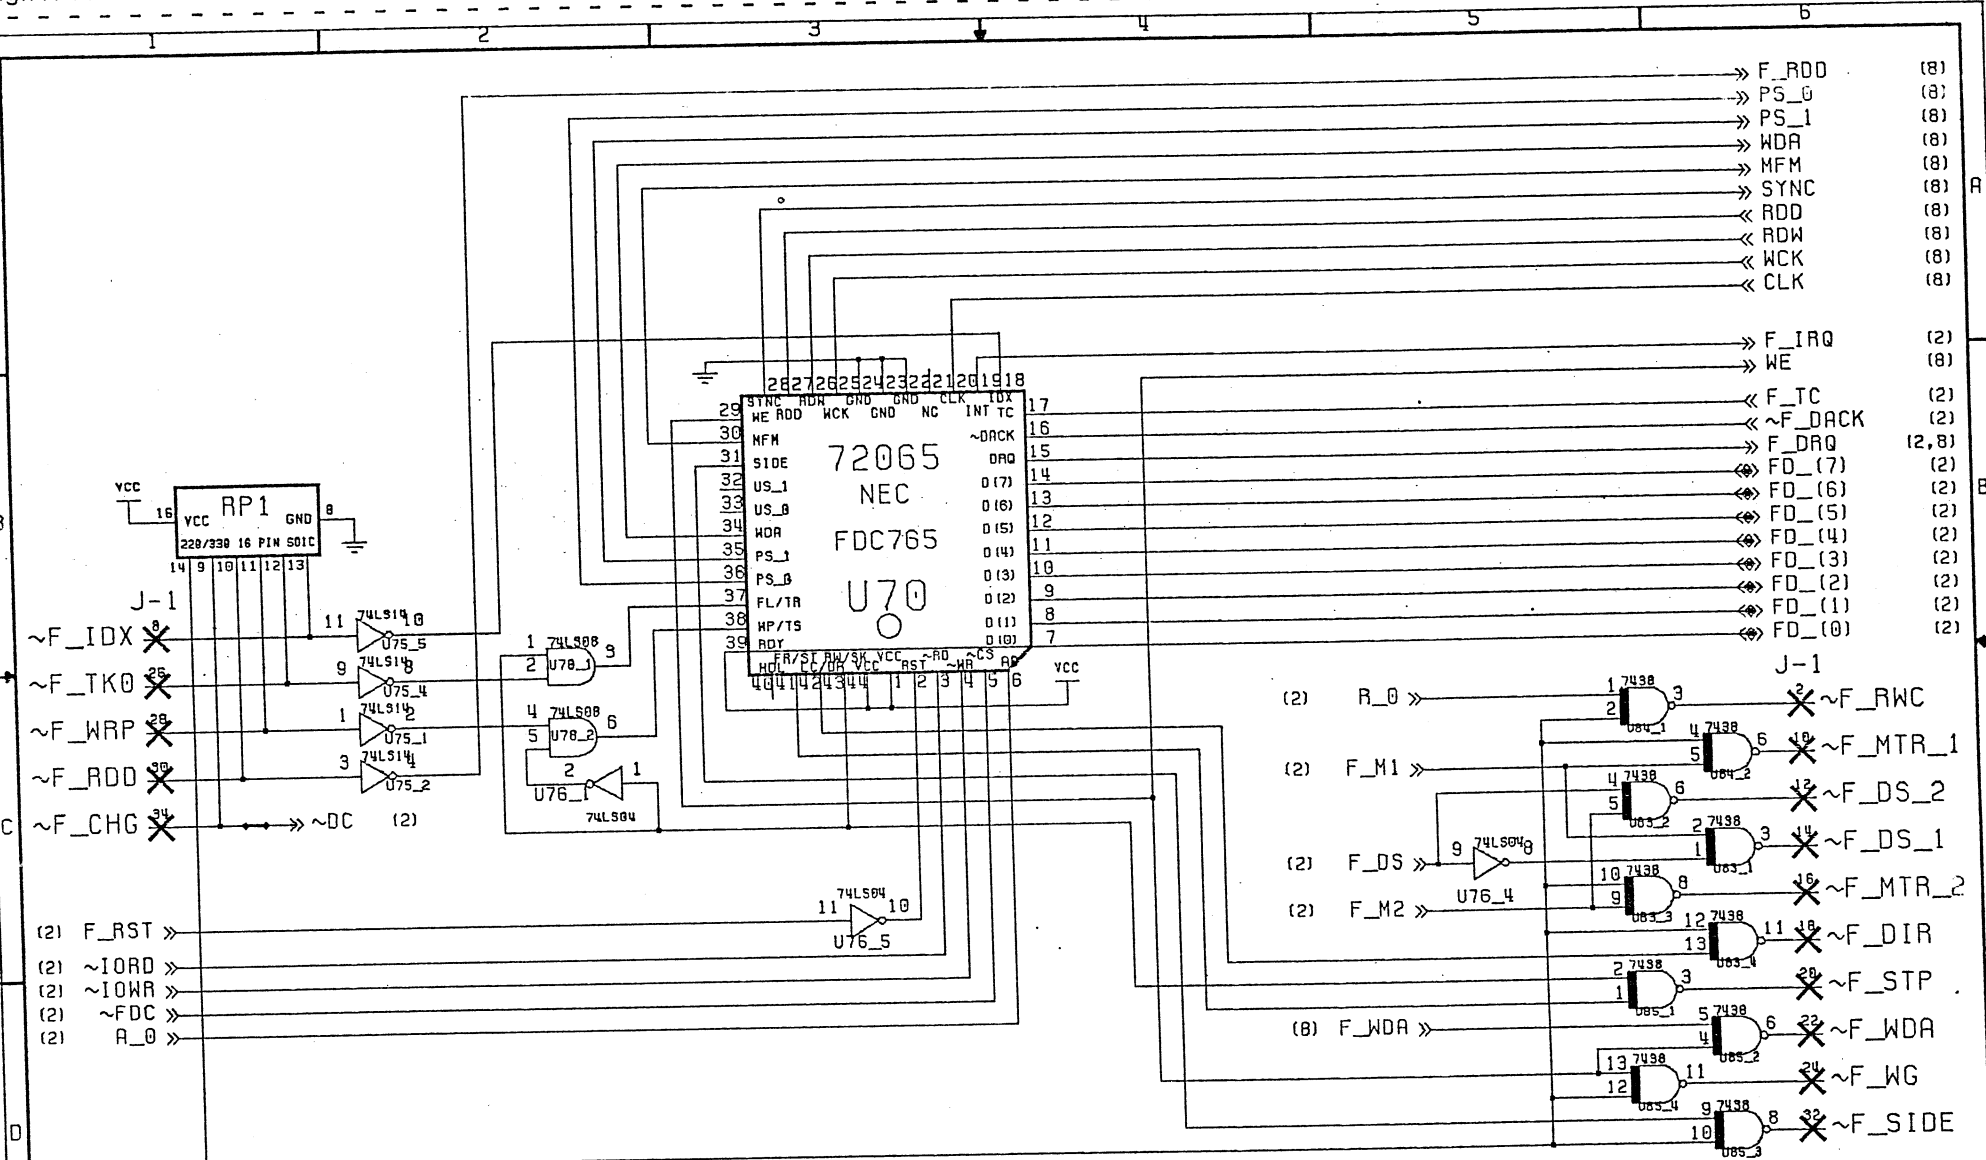

queued: 10/08/1987 12:29 pm (pst)
 rnted: 10/08/1987 12:31 pm (pst)
 gnification: 0.617079 (auto-scaled)

Job: V80.Z0\$0.PETERH.\$864X.SHEET3
 Inqueued: 10/08/1987 12:29 pm (pst)
 Printed: 10/08/1987 12:32 pm (pst)
 Magnification: 0.617079 (auto-scaled)

ob: V88.Z88.PETERH.\$864X.SHEET4

queued: 18/08/1987 12:29 pm (pst)
 rinted: 18/08/1987 12:33 pm (pst)
 gnification: 0.617079 (auto-scaled)

queued: 10/08/1987 12:29 pm (pst)
 inted: 10/08/1987 12:34 pm (pst)
 gnification: 0.617079 (auto-scaled)

Enqueued: 10/08/1987 12:29 pm (pst)
 Printed: 10/08/1987 12:35 pm (pst)
 Magnification: 0.617079 (auto-scaled)

LOGIC DIAGRAM, 824X SERIES CONTROLLER

Part # 0005673 REV B
 Drawn: SH 8/6/87
 Page: 6 of 9

queued: 10/08/1987 12:29 pm (pst)
 inted: 10/08/1987 12:35 pm (pst)
 gnification: 0.617079 (auto-scaled)

Enqueued: 10/08/1987 12:29 pm (pst)
 Printed: 10/08/1987 12:36 pm (pst)
 Magnification: 0.617079 (auto-scaled)

V80.Z0\$0.PETERH.\$864X.SHEET9

queued: 10/08/1987 12:29 pm (pst)
 -nted: 10/08/1987 12:37 pm (pst)
 gnification: 0.617079 (auto-scaled)