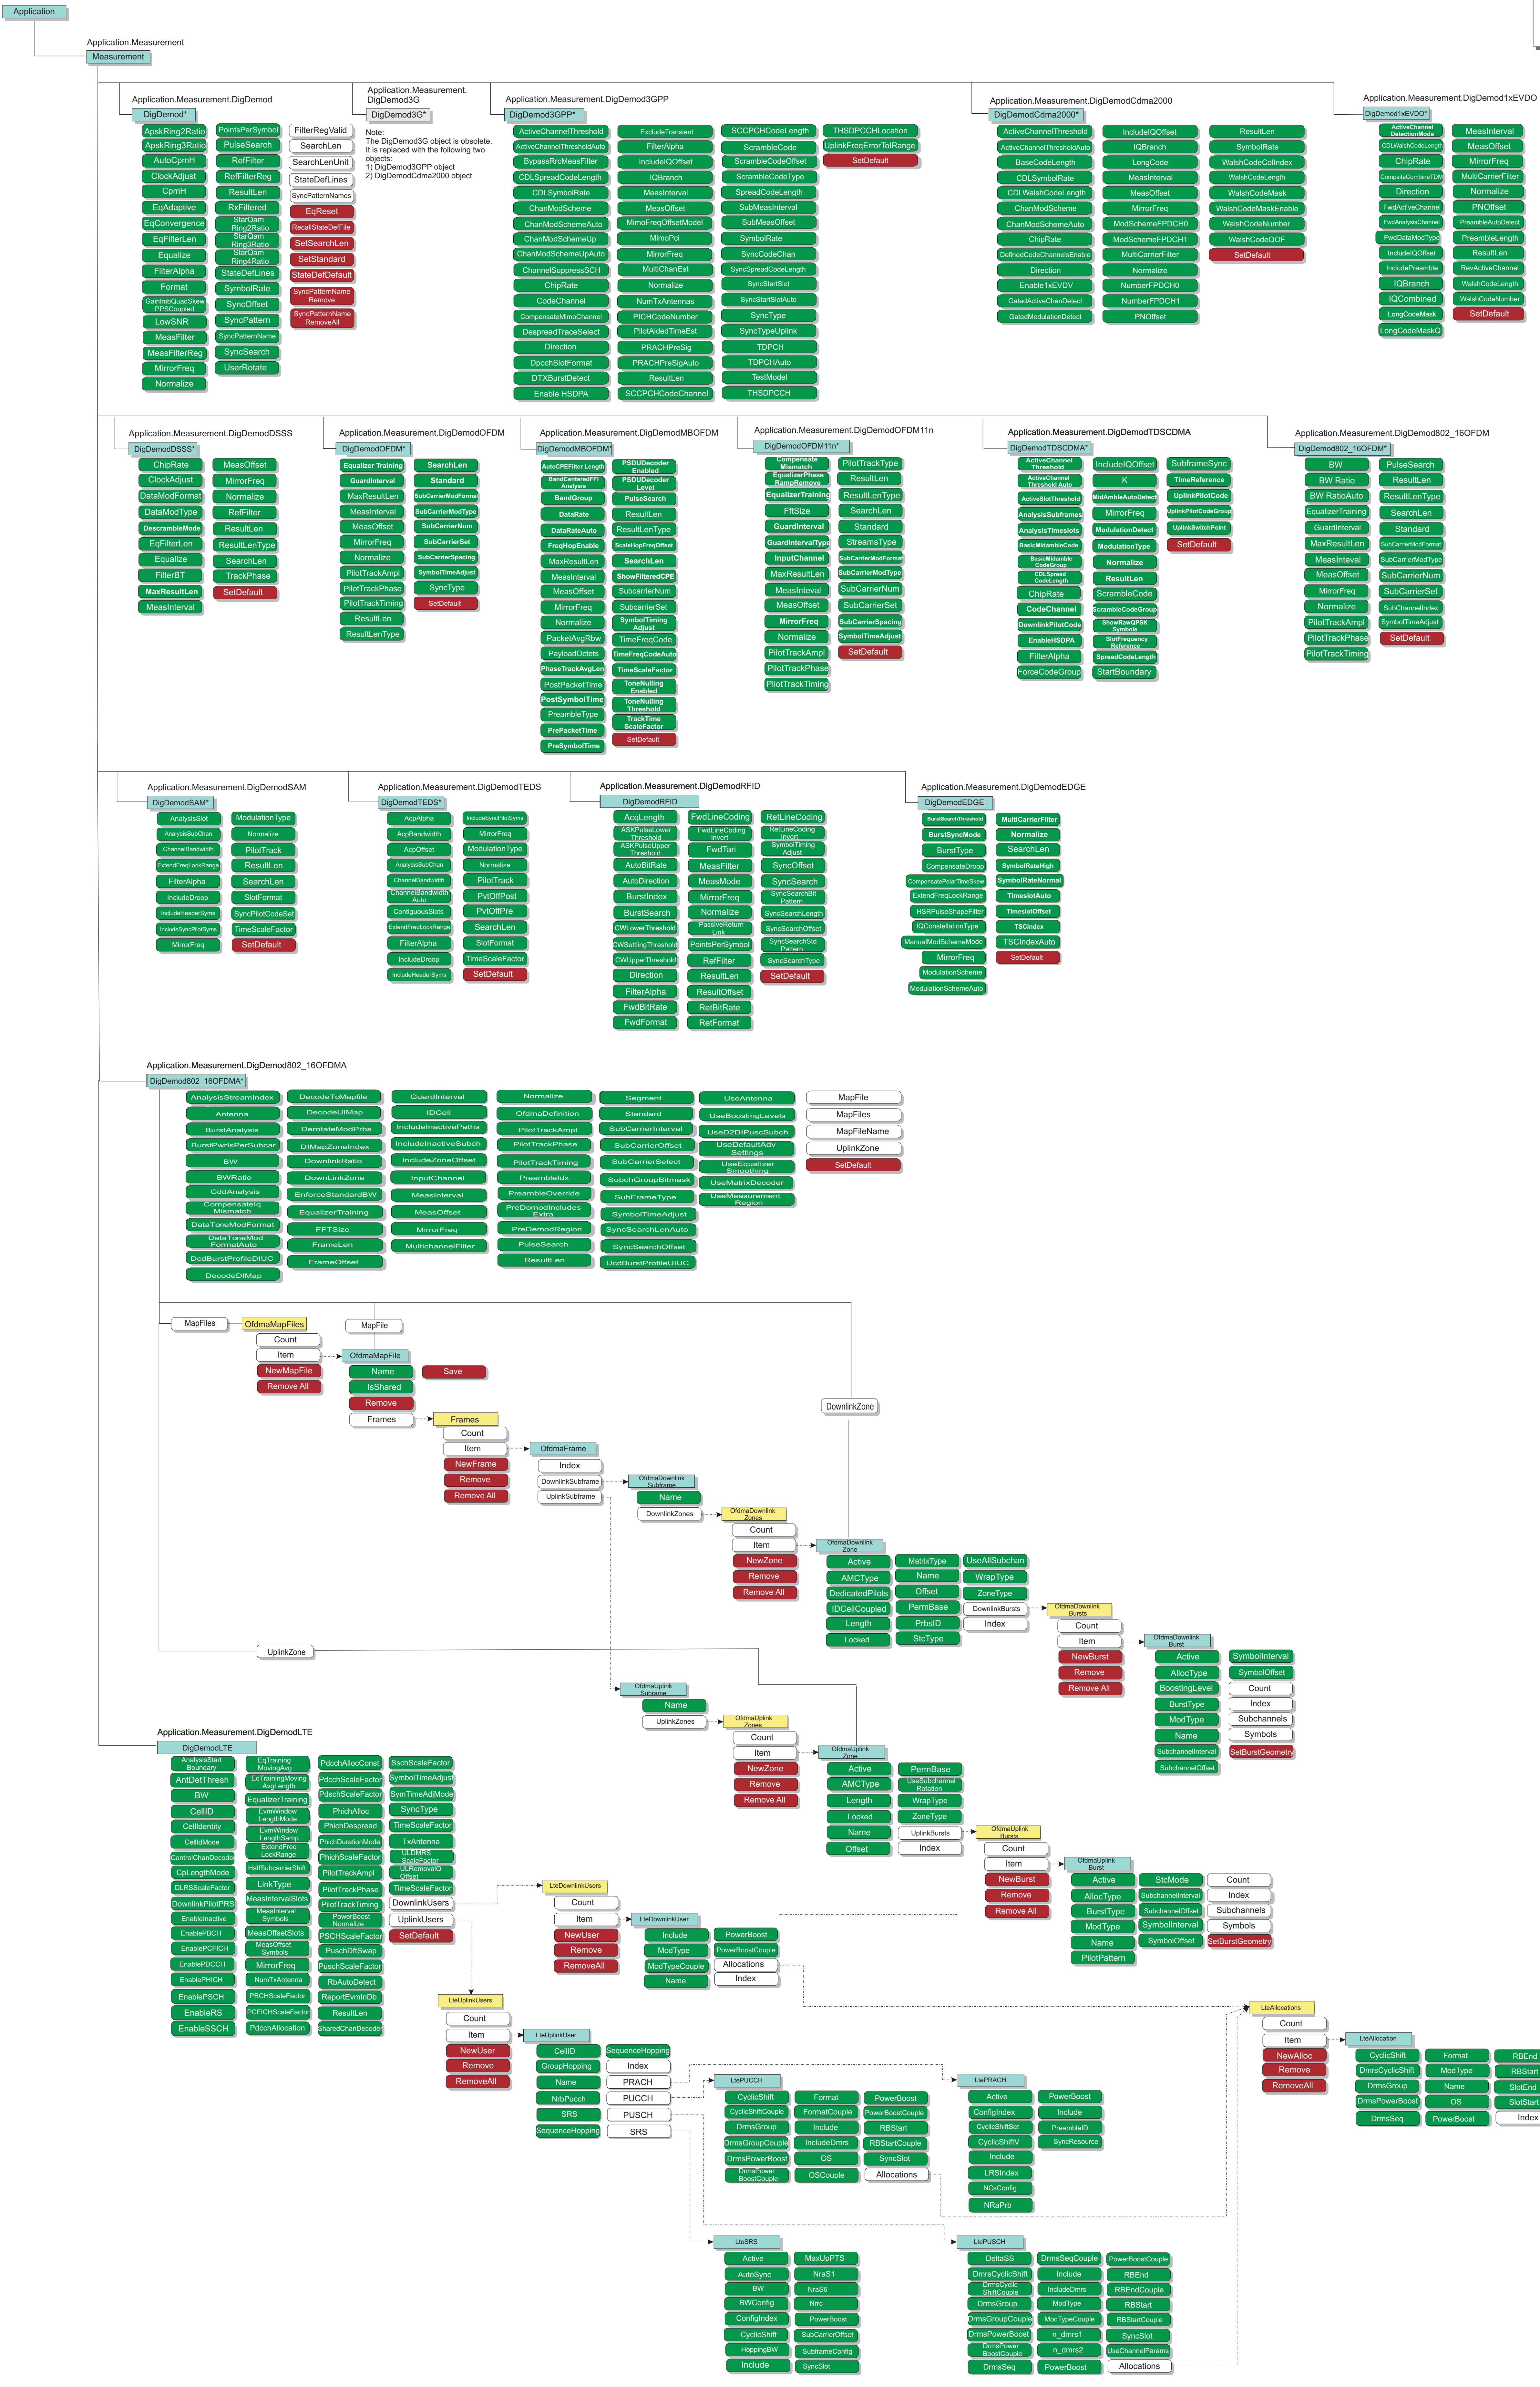

VsaVector / VsaScalar Object Model

© Copyright Agilent Technologies, 2000 - 2009
Software Version 11.2
(Sheet 1 of 3)

VsaVector / VsaScalar Object Model

© Copyright Agilent Technologies, 2000 - 2009
Software Revision 11.2
(Sheet 2 of 3)

VsaVector / VsaScalar Object Model

© Copyright Agilent Technologies, 2000 - 2009
 Software Revision 11.2
 (Sheet 3 of 3)